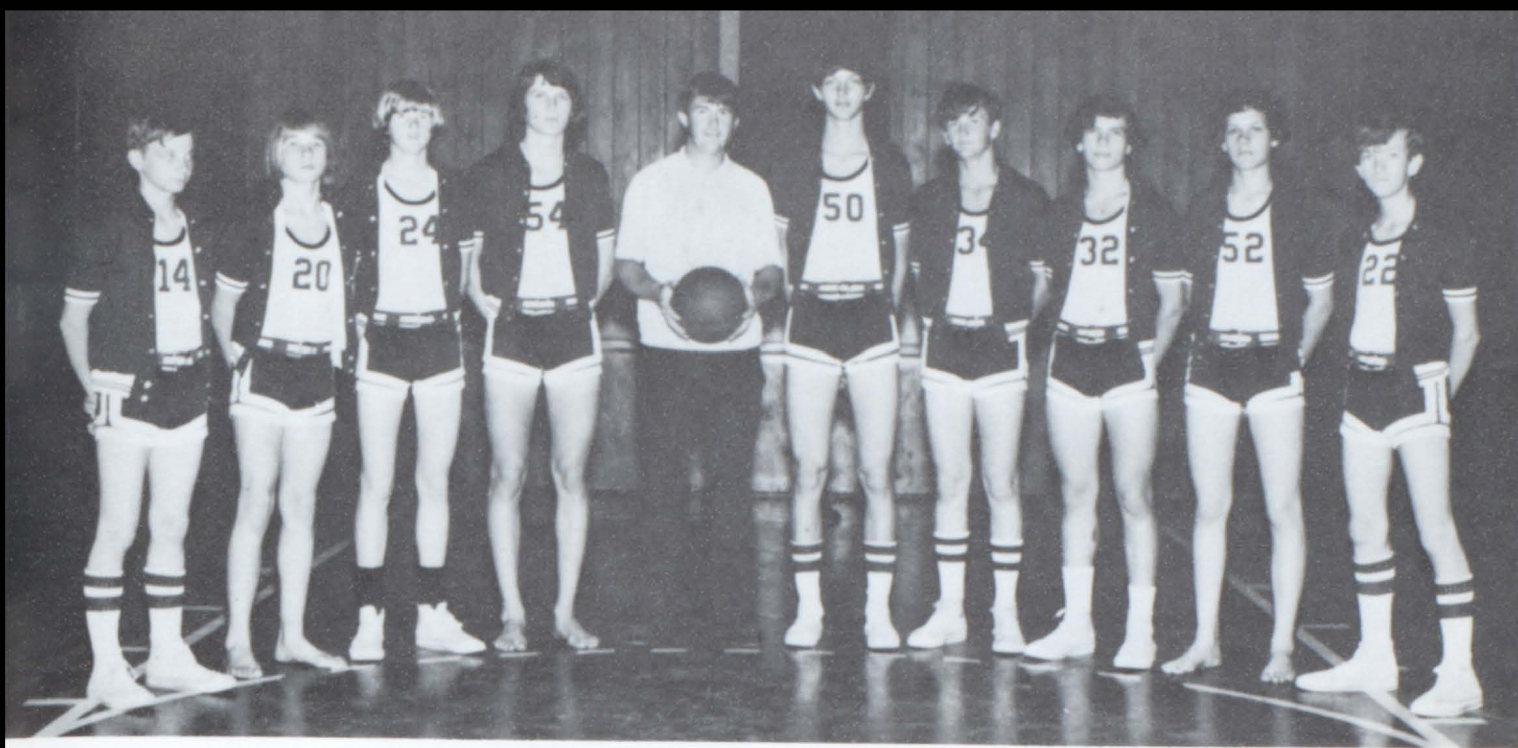

VICKIE
BROWN

CAROLETTE
PIRKLE

V
a
r
s
i
t
y
T
e
a
m

Randy Blackwood, Kenny Waters, Allan Sapp and Michael Mechaw.

Coach

CHARLEY MONTGOMERY

Forwards

RANDY BLACKWOOD
 DAVID GOSSETT
 PAUL SANDERS
 RICKEY LYELL
 ALAN SAPP

Guards

ROGER BAGGETT
 REX COFER
 KENNY WATERS
 LAVON JOHNSON

Center

MICHEAL MECHAW

"A" Captains

MICHEAL MECHAW
ALAN SAPP

"A" Team Awards

KENNY WATERS
Best Free Shooter
Best Practice Shooter
RANDY BLACKWOOD
Most Valuable Player
ROGAR BAGGETT,
All County

Senior "B" Team

AND
COACH DARRELL
BURNHAM

Junior "A" Team

AND
COACH RONNIE HEATON

A
w
a
r
d
s

KENT ENGLAND
Best All County

JUNIOR HYATT
Best Rebounder

RANDY KELSO
Most Valuable Player

West Point Warriors 9-1 Season

West Point Blockbusting Warriors of 1973-74 can boast the finest record in West Points Football History. Congratulations!

Mighty Junior Warriors!!

HEAD COACH
Charlie Montgomery